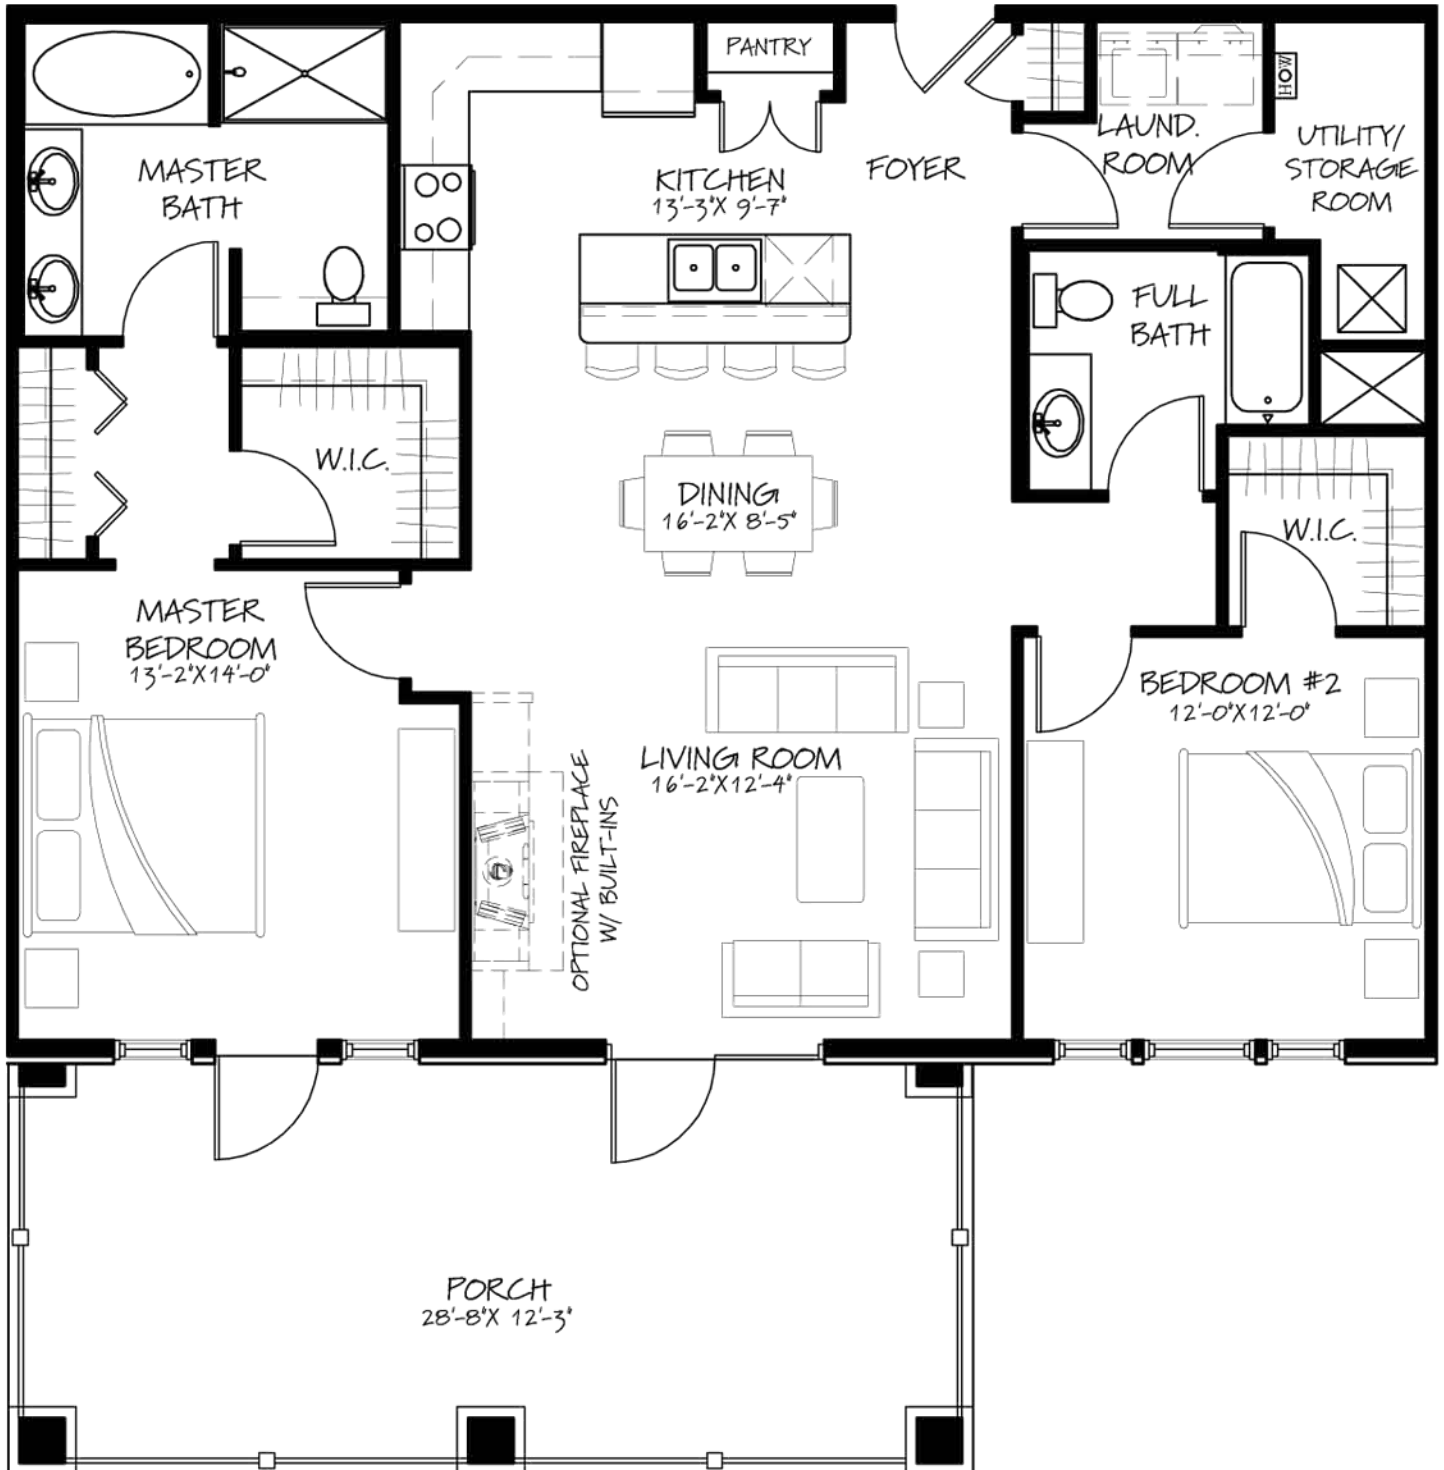

Mencia

2 Bedrooms, 2 Bath

Living Space: 1,325 Square Feet

Exterior Porch: 351 Square Feet

VineyardsLewes.com

302-645-5440

Subject to changes without notice.
05.15.09