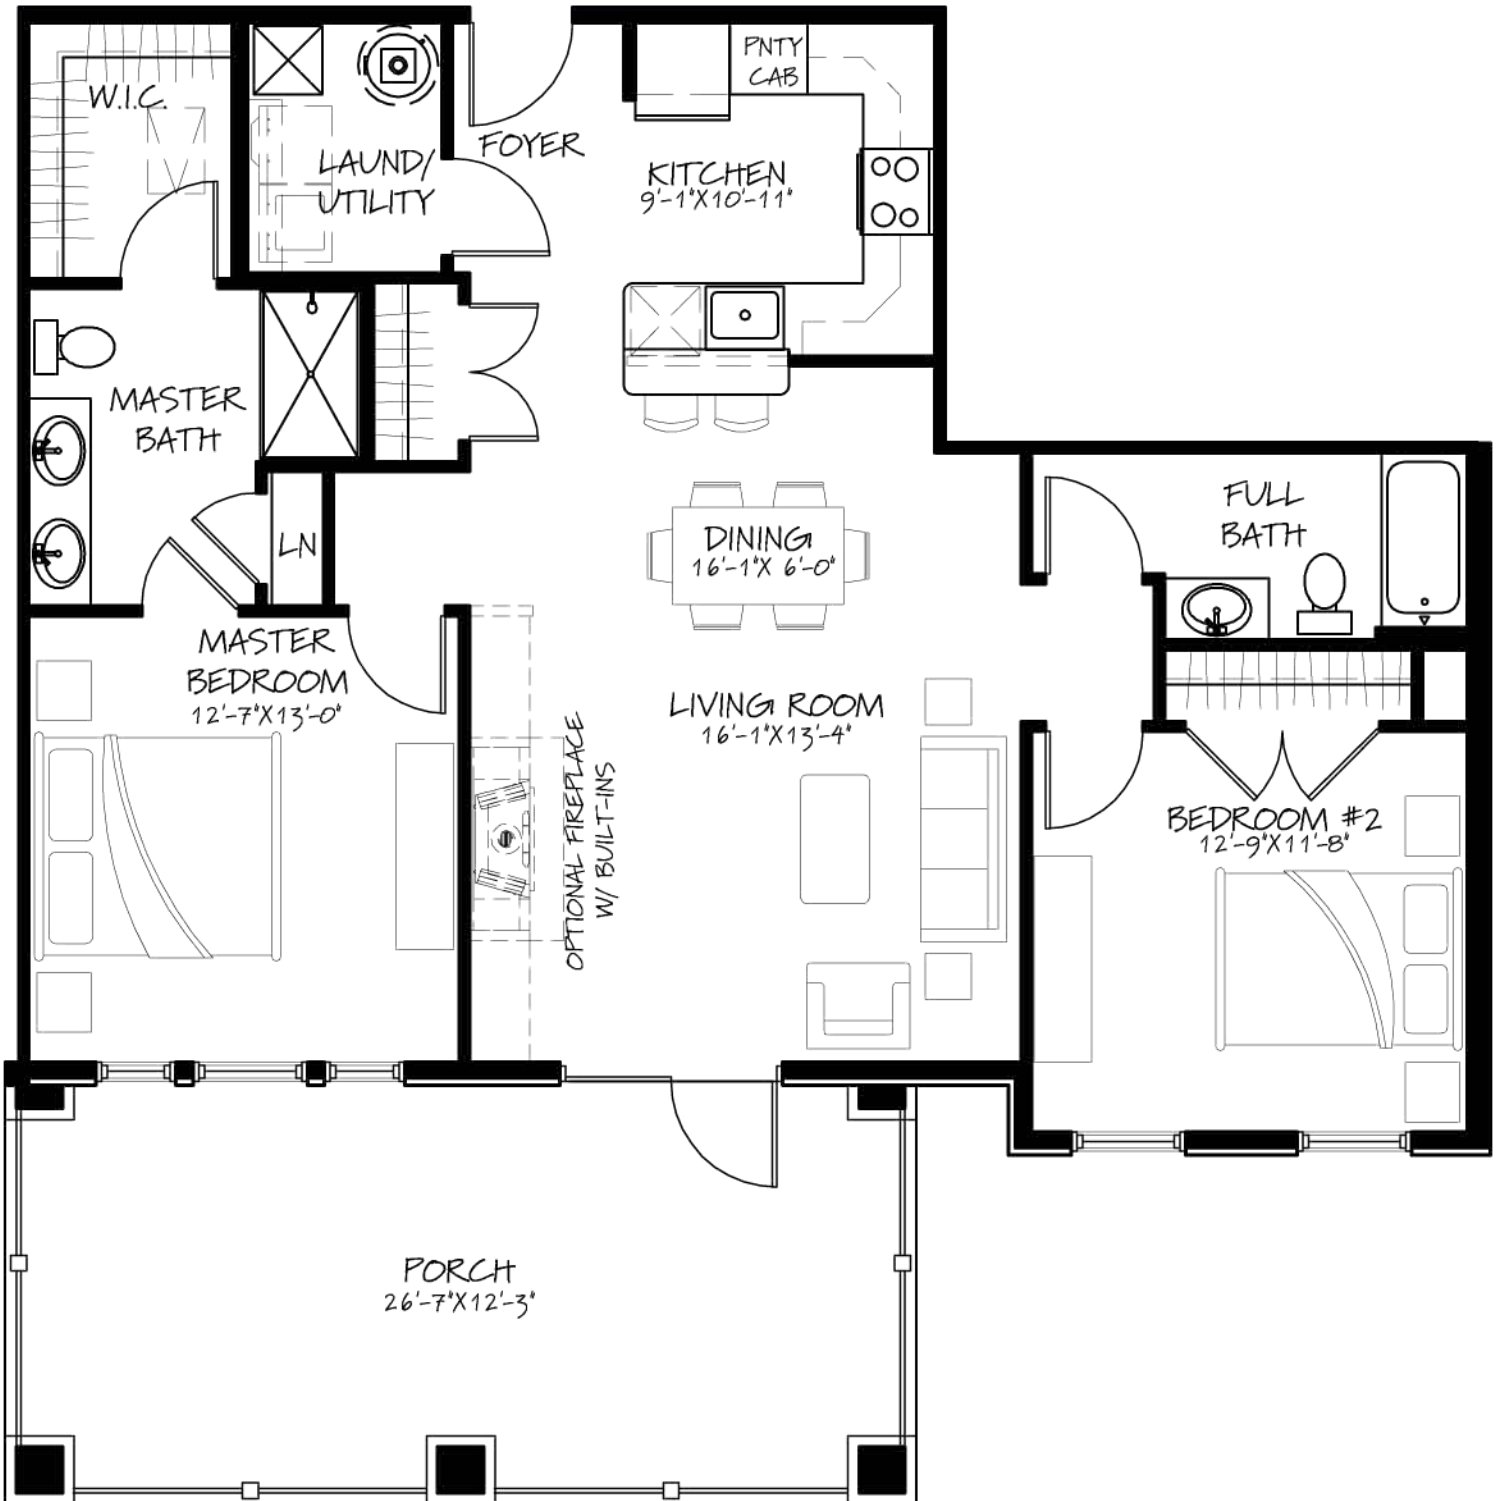

Francusa

2 Bedrooms, 2 Bath

Living Space: 1,156 Square Feet

Exterior Porch: 326 Square Feet

VineyardsLewes.com
302-645-5440

Subject to changes without notice.
05.12.09