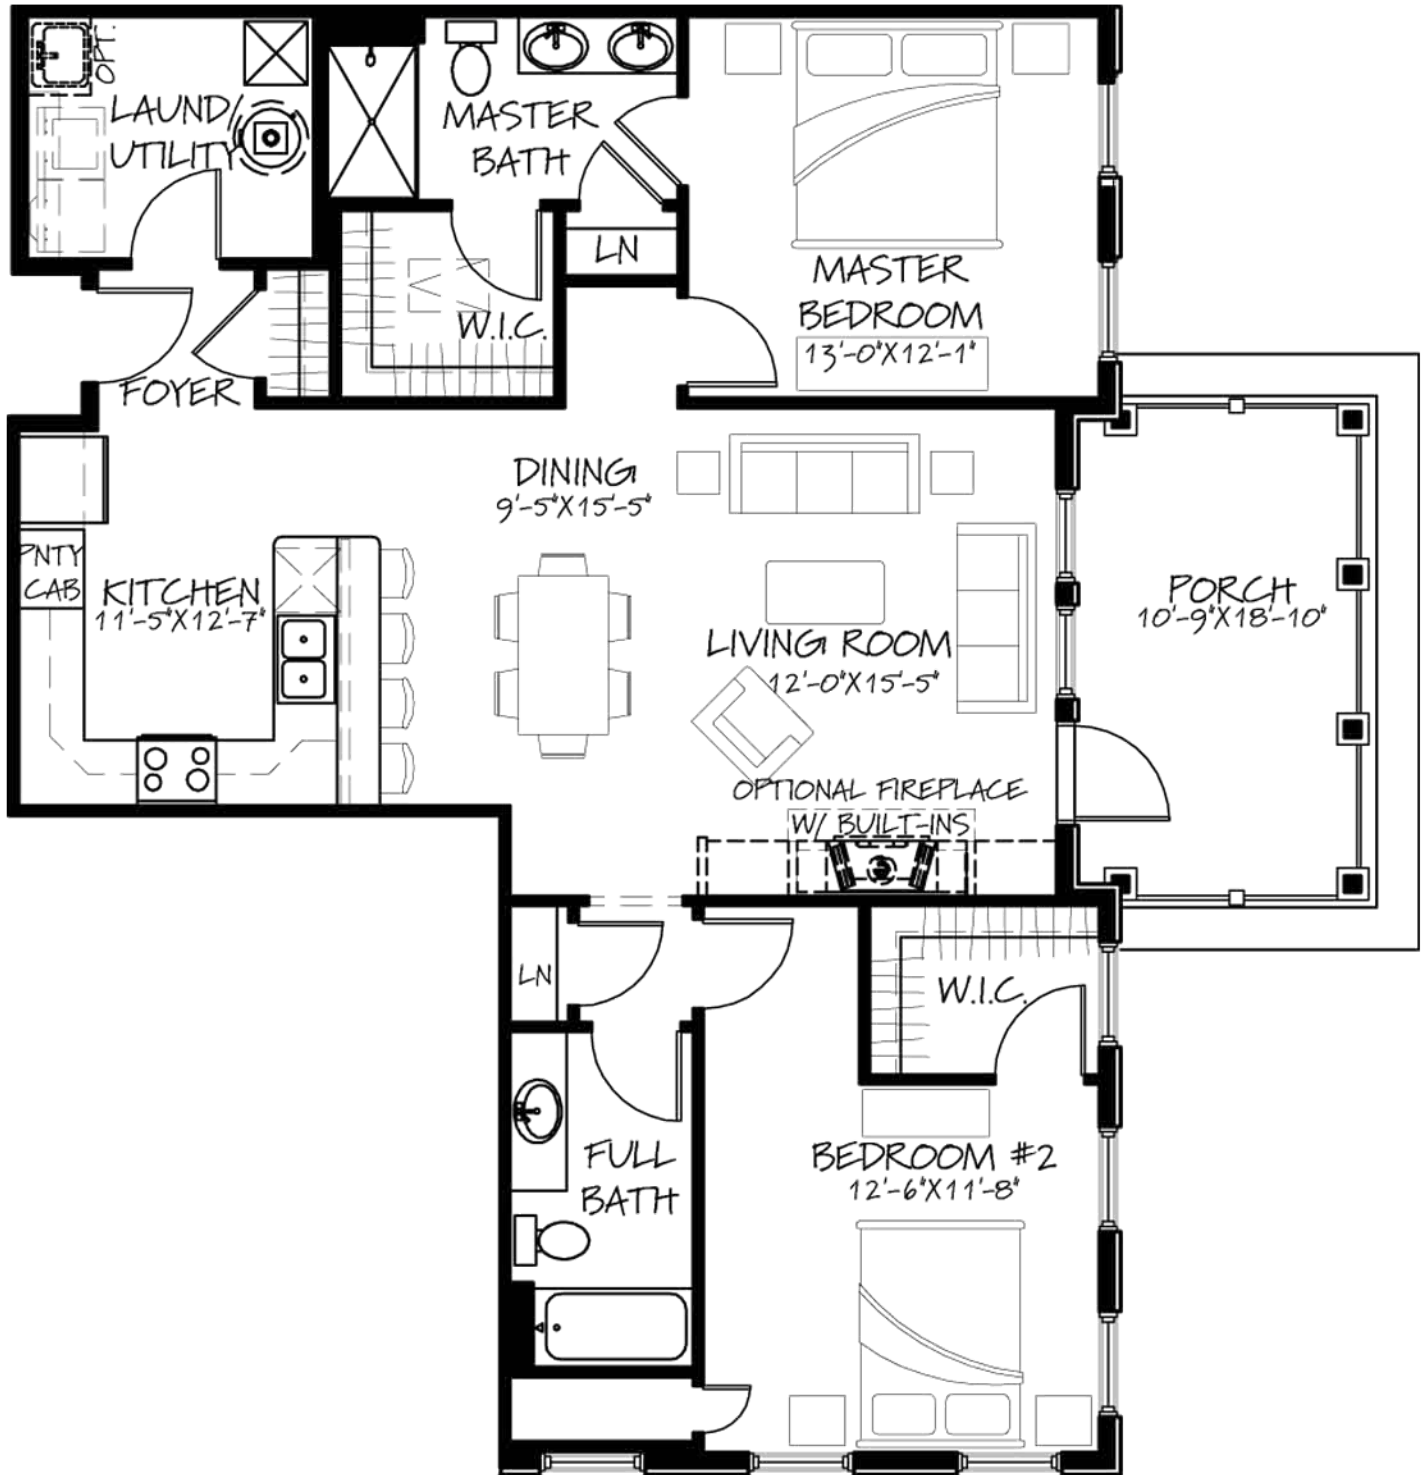

Eden

2 Bedrooms, 2 Bath

Living Space: 1,258 Square Feet

Exterior Porch: 202 Square Feet

VineyardsLewes.com
302-645-5440

Subject to changes without notice.
05.12.09